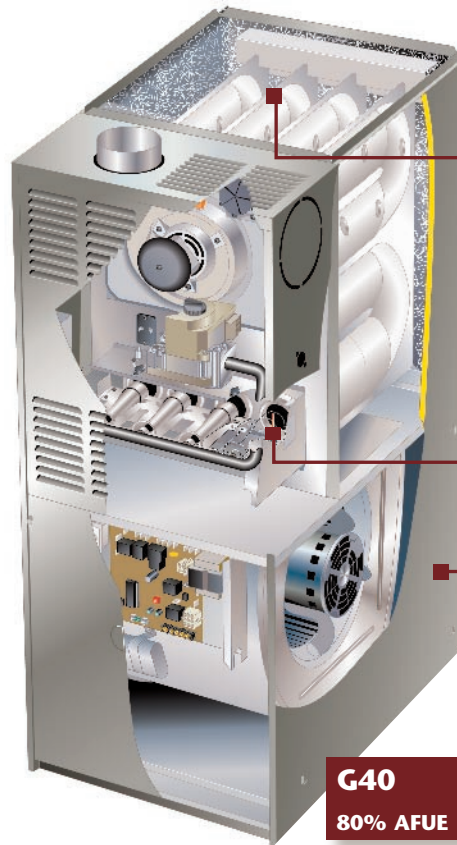

Merit® Series G40 Gas Furnace

Innovation never felt so good.™

Mid-efficiency levels save you money, compared to older furnaces

Durable, high-quality design for long-lasting performance

EFFICIENCY RATING

80% AFUE (Annual Fuel Utilization Efficiency)

WARRANTY*

20-year limited warranty on the heat exchanger.

5-year limited warranty on all remaining covered components.

EFFICIENT, CONSISTENT WARMTH—YEAR AFTER YEAR

Year-round comfort – Built to deliver outstanding comfort, year after year.

Duralok® Heat Exchanger – Made of high-quality, patented ArmorTuf™ aluminized steel. Life-tested to 2-1/2 times agency requirements (ANSI Standard Z21.47) for long product life and durability.

Hot Surface Igniter – Delivers starting reliability.

Durable Steel Cabinet – Constructed of heavy-gauge steel and protected by a high-quality, textured-paint finish.

G40
80% AFUE

*Applies to residential applications only. See actual warranty certificate for details.

Merit® Series G40 Specifications

G40	UH24A-045 (X)	UH24A-070	UH36A-045 UH36A-070	UH36B-090	UH36C-110	UH48B-070	UH48B-090 (X)
AFUE	80%	80%	80%	80%	80%	80%	80%
Dimensions	HxWxD (in.)	40 x 14-1/2 x 28-1/2	40 x 14-1/2 x 28-1/2	40 x 14-1/2 x 28-1/2	40 x 17-1/2 x 28-1/2	40 x 21 x 28-1/2	40 x 17-1/2 x 28-1/2
	HxWxD (mm)	1016 x 368 x 724	1016 x 368 x 724	1016 x 368 x 724	1016 x 446 x 724	1016 x 533 x 724	1016 x 446 x 724
G40	UH48C-110	UH60C-110 (X)	UH48C-135	UH60D-135	UH60D-155	DF-24A-045 (X)	DF-36A-045
AFUE	80%	80%	80%	80%	80%	80%	80%
Dimensions	HxWxD (in.)	40 x 21 x 28-1/2	40 x 21 x 28-1/2	40 x 21 x 28-1/2	40 x 24-1/2 x 28-1/2	40 x 24-1/2 x 28-1/2	40 x 14-1/2 x 28-1/2
	HxWxD (mm)	1016 x 533 x 724	1016 x 533 x 724	1016 x 533 x 724	1016 x 622 x 724	1016 x 622 x 724	1016 x 368 x 724
G40	DF-36A-070 (X)	DF-36B-090	DF-48B-070	DF-48C-090 (X)	DF-48C-110 (X)	DF-60C-110 (X)	DF-60D-135
AFUE	80%	80%	80%	80%	80%	80%	80%
Dimensions	HxWxD (in.)	40 x 14-1/2 x 28-1/2	40 x 17-1/2 x 28-1/2	40 x 17-1/2 x 28-1/2	40 x 21 x 28-1/2	40 x 21 x 28-1/2	40 x 24-1/2 x 28-1/2
	HxWxD (mm)	1016 x 368 x 724	1016 x 446 x 724	1016 x 446 x 724	1016 x 533 x 724	1016 x 533 x 724	1016 x 533 x 724

Note: Due to Lennox' ongoing commitment to quality, all specifications, ratings and dimensions are subject to change without notice.

Lennox is proud of the fact that these products have earned the Good Housekeeping Seal.

HOME COMFORT SYSTEMS
Innovation never felt so good.™

(37M96) G40 2/07
PC48540

© Lennox Industries Inc. 2002

Visit us at www.lennox.com, or contact us at 1-800-9-LENNOX.